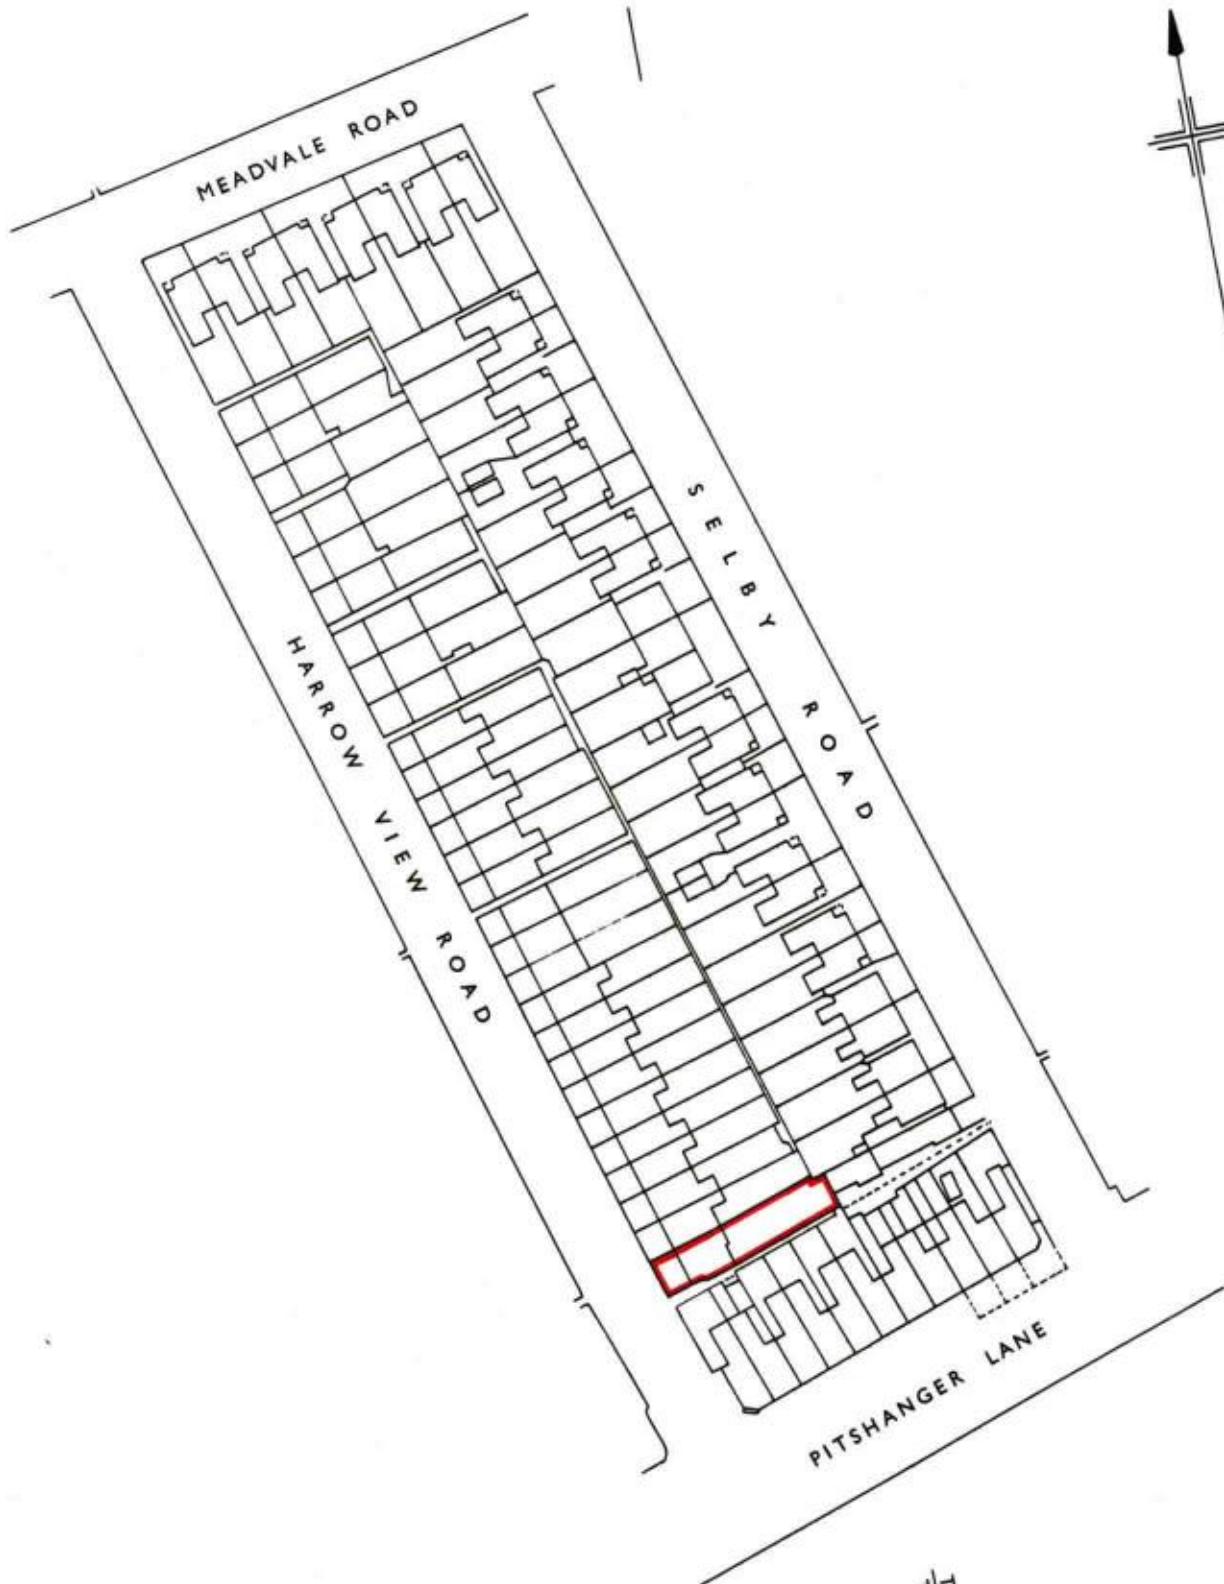

H. M. LAND REGISTRY

NATIONAL GRID PLAN TQ 1682
GREATER LONDON

SECTION L

Scale 1/1250

BOROUGH OF EALING

TQ1782 SW
TQ1682 SE

Old Reference XV 8 AH
© Crown Copyright 1969

TITLE No. MX 159480